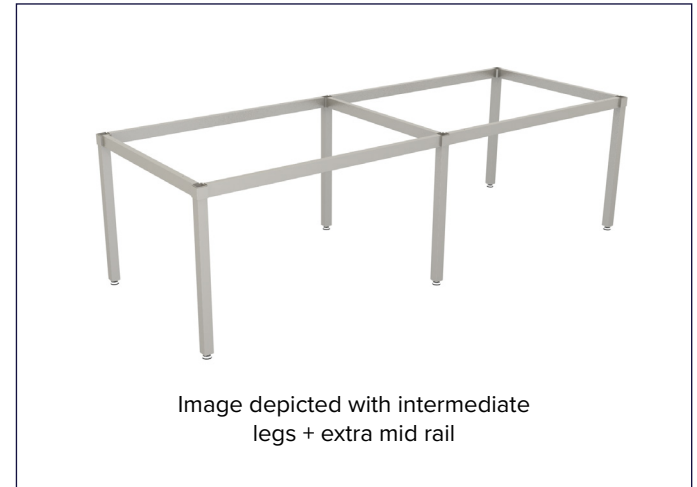

Standard 6 Leg Frame: 695h + 30mm levelling adjustment - Frame top rail to all 4 sides

*Recess both intermediate legs by 200mm, add $57 + GST. Add 'RL' to the product code

CODE	LENGTH	DEPTH	CONFIGURATION
EV6ST2490	2400	900	with 6 legs and mid rail
EV6ST2790	2700	900	
EV6ST3090	3000	900	
EV6ST3290	3200	900	
EV6ST3690	3600	900	
EV6ST2410	2400	1000	with 6 legs and mid rail
EV6ST2710	2700	1000	
EV6ST3010	3000	1000	
EV6ST3210	3200	1000	
EV6ST3610	3600	1000